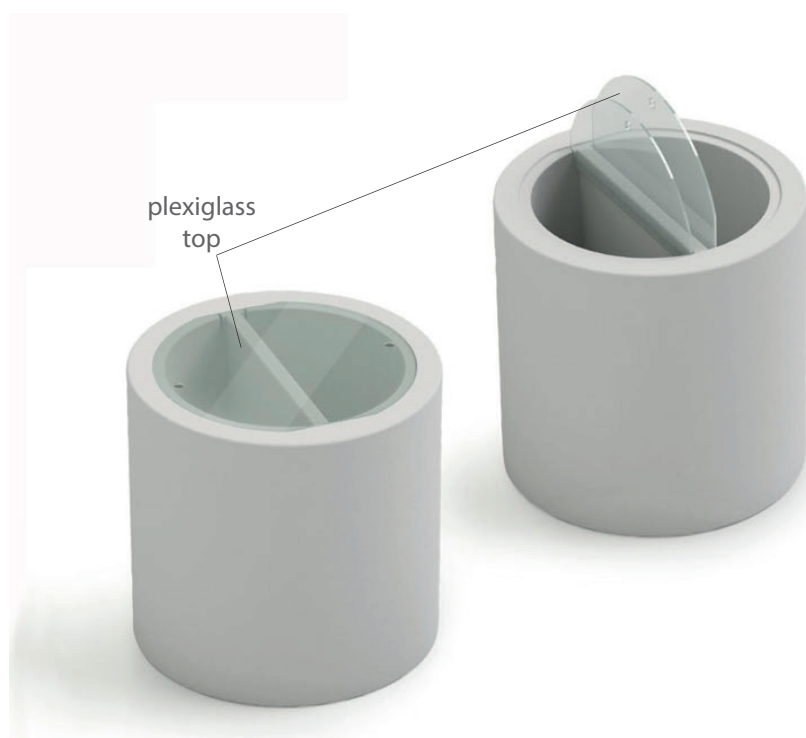

HOME FITTING PARTY

cod. TA330

KIT DRENAGGIO
INCLUSO
DRAINAGE KIT
INCLUDED

COD.	A	B	Kg	Kg 	m3 
TA330-D00550	55	55	7	1,58	0,2

Tavolino Home Fitting Party / Home Fitting Party Table /
Table Home Fitting Party / Mesita Home Fitting Party

Materiale: Polietilene / Material: Polyethylene / Matériel: Polyéthylène / Material: Polietilene

HOME FITTING PARTY

cod. TA330

COD.	in/out	anti UV	spina plug								
TA330-D00550	in/out	X	-	-65° +85°	X	PE	X	-	-	-	-