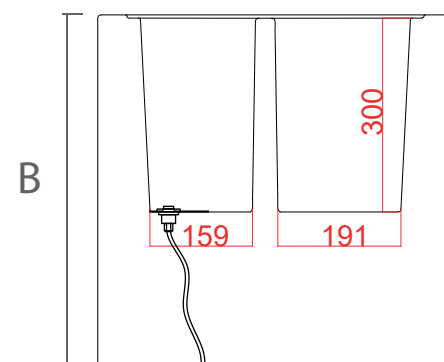

HOME FITTING PARTY

cod. TA330

KIT DRENAGGIO
INCLUSO
DRAINAGE KIT
INCLUDED

COD.	A	B	Kg	Kg 	m3 
TA330-D00550	55	55	7	1,58	0,2

Tavolino Home Fitting Party / Home Fitting Party Table /
Table Home Fitting Party / Mesita Home Fitting Party

Materiale: Polietilene / Material: Polyethylene / Matériel: Polyéthylène / Material: Polietilene

HOME FITTING PARTY

cod. TA330

COD.	in/out	anti UV	spina plug								
TA330-D00550	in/out	X	-	-65° +85°	X	PE	X	-	-	-	-