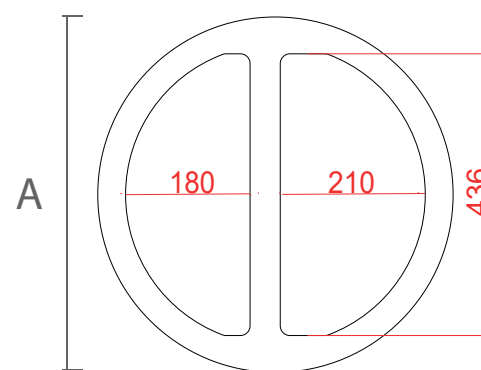

HOME FITTING PARTY

cod. TA330

KIT DRENAGGIO
INCLUSO
DRAINAGE KIT
INCLUDED

COD.	A	B	Kg	Kg 	m3 
TA330-D00550	55	55	7	1,58	0,2

Tavolino Home Fitting Party / Home Fitting Party Table /
Table Home Fitting Party / Mesita Home Fitting Party

Materiale: Polietilene / Material: Polyethylene / Matériel: Polyéthylène / Material: Polietilene

HOME FITTING PARTY

cod. TA330

COD.	in/out	anti UV	spina plug								
TA330-D00550	in/out	X	-	-65° +85°	X	PE	X	-	-	-	-